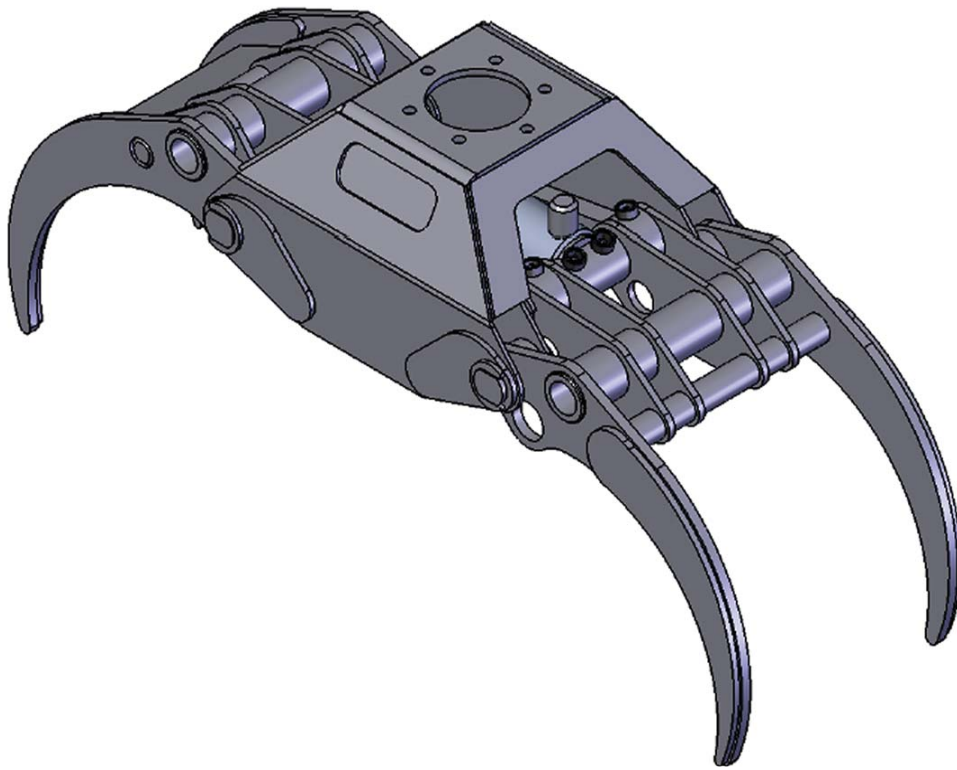

TIGERGRIP | TG 22 PRO SR4

KEY FEATURES

- Double guide bars
- Optimized roll in/roll out properties
- High pressure cylinder with double piston rod seals

A	1225
B	576
C	440
D	60
E	432
F	173/6

MODEL SPECIFICATIONS

TG 22 PRO SR4

125

0,20

200

50

11,6

5

3

8

INTERMERCATO

High performance lift and load attachments for Forestry, Transport, Construction and Recycling.