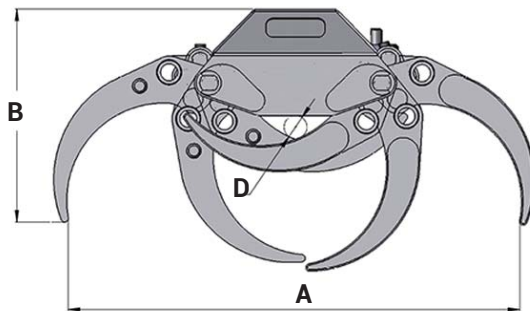

TIGERGRIP | TG 22 PRO SR4

KEY FEATURES

- Double guide bars
- Optimized roll in/roll out properties
- High pressure cylinder with double piston rod seals

A	1225
B	576
C	440
D	60
E	432
F	173/6

MODEL SPECIFICATIONS

TG 22 PRO SR4

125

0,20

200

50

11,6

5

3