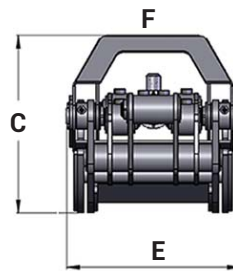

TIGERGRIP | TG 22 PRO SR4

KEY FEATURES

- Double guide bars
- Optimized roll in/roll out properties
- High pressure cylinder with double piston rod seals

A	1225
B	576
C	440
D	60
E	432
F	173/6

MODEL SPECIFICATIONS

TG 22 PRO SR4

125

0,20

200

50

11,6

5

3