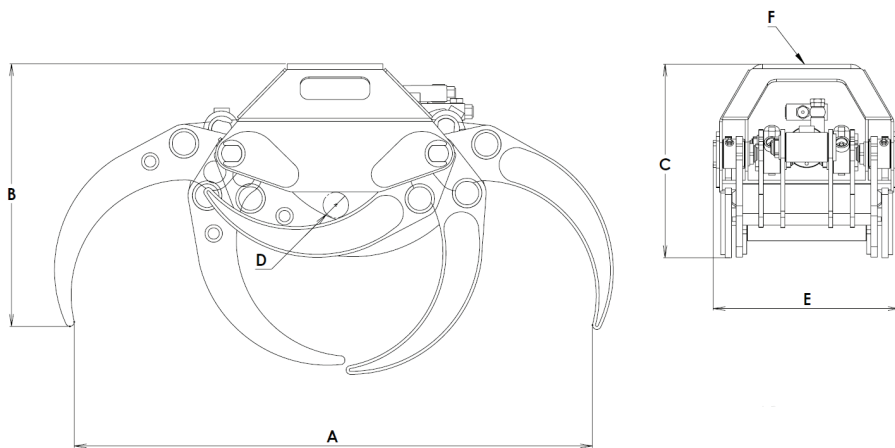

TIGERGRIP | TG 16 PRO SR4

KEY FEATURES

- Double guide bars
- Optimized roll in/roll out properties
- High pressure cylinder with double piston rod seals

A	950
B	482
C	355
D	47
E	344
F	140/140-17

MODEL SPECIFICATIONS

TG 16 PRO SR4

78

0,16

200

50

7

3

1